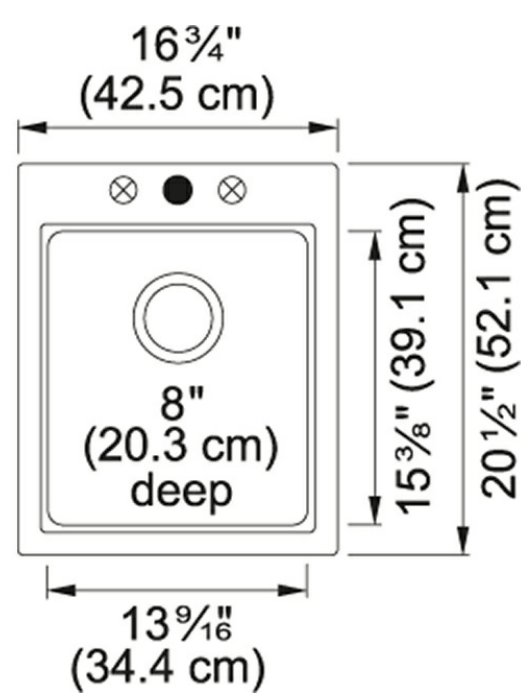

Product Picture

Technical Drawing

Product Dimensions

Length overall	16 3/4"
Width overall	20 1/2"
Depth Overall	8"
Length of large bowl	13 9/16"
Width of large bowl	15 3/8"
Depth of large bowl	8"
Minimum Cabinet Size	18"